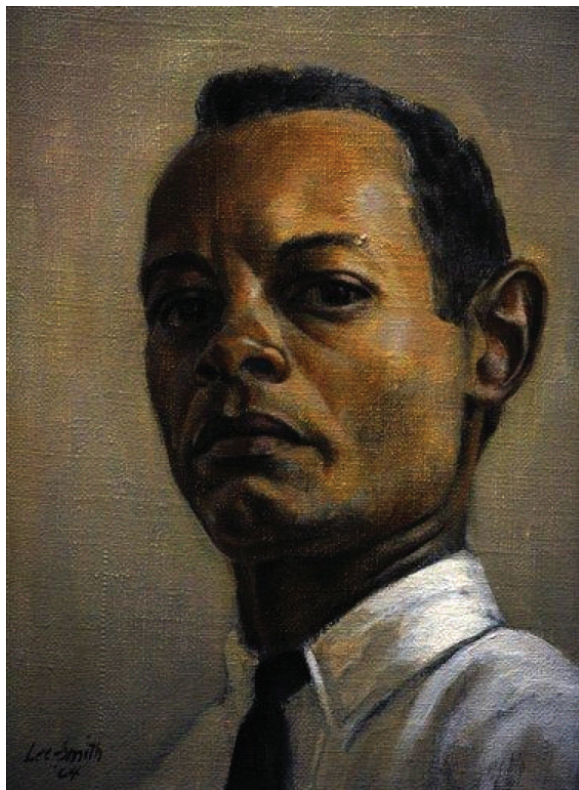

TEACHING TOLERANCE

A PROJECT OF THE SOUTHERN POVERTY LAW CENTER
TOLERANCE.ORG

EARLY GRADES ACTIVITY

Pre-K K 1 2 3 4 5 6 7 8 9 10 11 12

ART AND RACIAL JUSTICE

What is in a Self-Portrait?

Frida Kahlo

Self-Portrait with Bonito, 1941

Horace Pippin

Self-Portrait, 1944

TEACHING TOLERANCE

A PROJECT OF THE SOUTHERN POVERTY LAW CENTER
TOLERANCE.ORG

EARLY GRADES ACTIVITY

Hughie Lee-Smith

Self-Portrait, 1964

Kimiko Yoshida

Self-Portrait, 2007

Adrian Piper

Self-Portrait Exaggerating My
Negroid Features, 1981